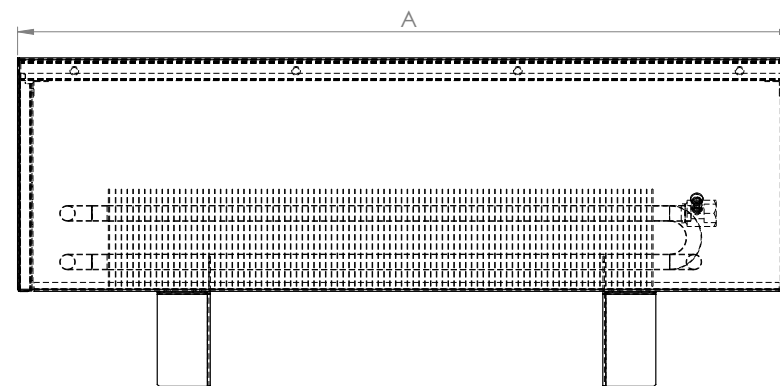

optional accessories

WZA leg covers, which can hide water connection pipes and fixing screws to the floor

WZB covers, which can hide fixing screws to the floor

heat output [W] 75/65/20°C

height C [mm]	90			140				240				280				
	width B [mm]	96	146	236	96	146	186	236	96	146	186	236	96	146	186	236
600		109	245	549	197	379	554	722	268	515	753	982	290	557	814	1061
700		128	286	640	229	442	647	842	311	601	880	1145	337	650	951	1238
800		145	326	732	262	506	739	963	356	688	1005	1310	385	744	1086	1416
900		164	368	824	295	569	832	1083	401	774	1132	1473	434	836	1223	1592
1000		182	408	915	328	632	924	1203	446	860	1257	1636	482	929	1358	1768
1100		200	449	1006	360	695	1016	1324	490	945	1382	1801	529	1022	1494	1946
1200		219	490	1098	393	758	1108	1444	534	1031	1508	1964	578	1115	1630	2123
1300		237	531	1190	431	834	1220	1591	586	1134	1660	2163	634	1226	1795	2338
1400		255	571	1281	469	909	1332	1737	638	1237	1812	2362	689	1337	1959	2553
1500		273	612	1373	507	985	1444	1884	689	1340	1964	2562	745	1448	2123	2769
1600		291	653	1464	544	1060	1556	2030	740	1443	2116	2761	800	1559	2287	2984
1800		327	734	1646	619	1211	1779	2322	842	1648	2420	3158	910	1782	2616	3413
2000		364	816	1830	695	1363	2003	2615	945	1854	2724	3556	1022	2004	2945	3844
2200		-	898	2013	770	1514	2227	2908	1047	2059	3029	3955	1132	2226	3274	4275
2400		-	979	2196	847	1666	2451	3200	1152	2266	3333	4352	1245	2449	3603	4704
2600		-	1061	2379	925	1818	2675	3493	1258	2473	3638	4750	1360	2673	3932	5135
2800		-	1176	2604	1008	1988	2912	3780	1372	2688	3953	5162	1477	2905	4272	5580
2900		-	1233	2764	1041	2047	3010	3931	1416	2784	4094	5346	1530	3009	4425	5779