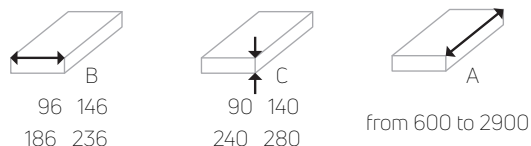

### dimension (in mm)

### technical data

From 600 to 1600 mm there are **two legs**, from 1800 to 2900 mm there are **three legs**, max. operating pressure 10 bar, automatic air vent, tested in accordance with **DIN EN 442**.