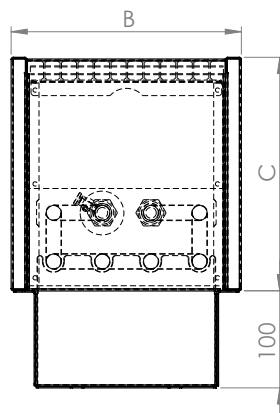

### dimension (in mm)

### material of the heat exchanger

Heat exchanger is made from copper pipes and aluminium lamellas. The diameter of the pipes is 15,9 mm with 0,4 mm of thickness. Endings are with 1/2" connections.

### water connection

**Right and left connection** is possible, needs to be specified. In the standard delivery there is a hole for thermostatic head. If actuator will be used, side with the hole for the thermostatic head could be changed for the side without the hole, needs to be specified.